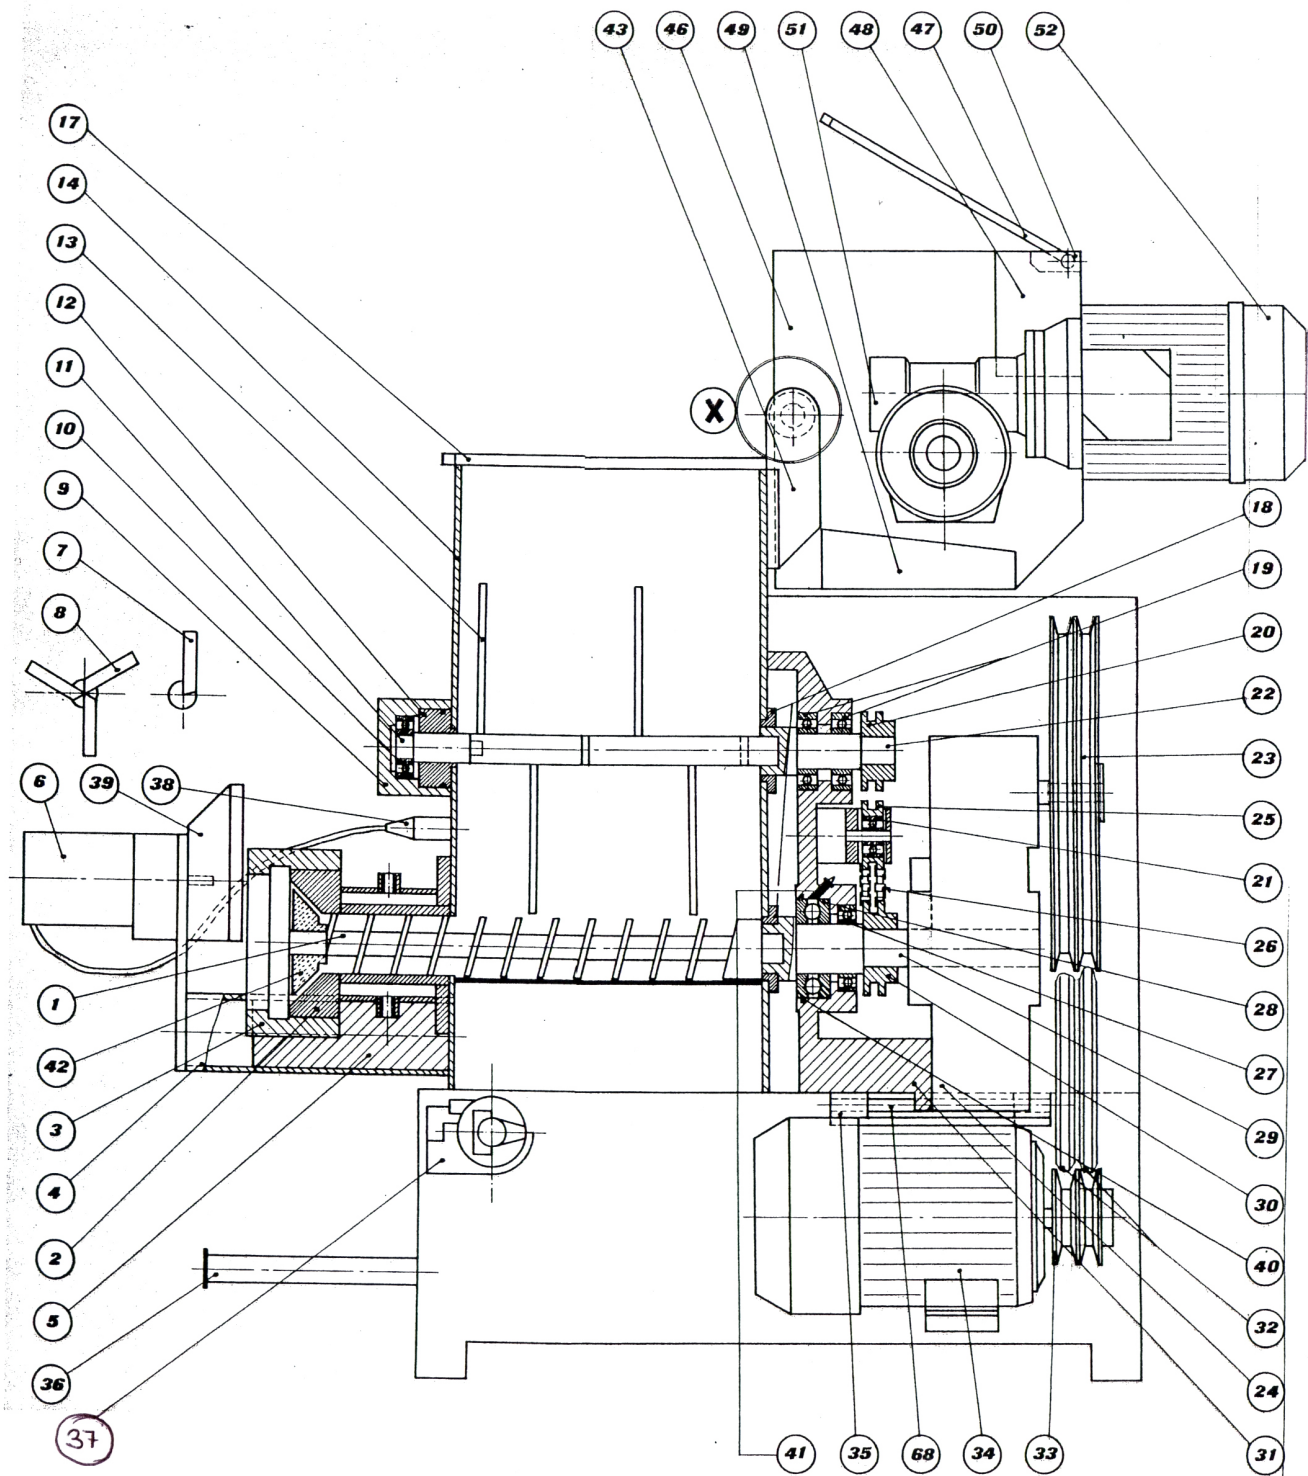

Parts Breakdown

Model PM-IT-0040 13440

Parts Breakdown

Model PM-IT-0040 13440

Parts Breakdown

Model PM-IT-0040 13440

Item No.	Description	Position	Item No.	Description	Position	Item No.	Description	Position
37967	Worm Complete with Propeller for 13440	1	77794	Adapter TA30 for 13440	24	77878	Bath Lid 2 for 13440	47
77780	Sleeve for 13440	2	77849	Tensioner Roller for 13440	25	AD379	Protection for 13440	48
31248	Die Retaining Ring for 13440	3	45190	Chain for 13440	26	AD380	Protection for 13440	49
14564	Rotating Cutter Sup. Arm for 13440	4	77797	Bearing 6008 for 13440	27	AD381	Range for 13440	50
77782	Fixed Support for 13440	5	77798	Bearing 51308 for 13440	28	AD382	Reducer for 13440	51
14565	Motor with Plug for Cutter for 13440	6	77799	Lower Shaft for 13440	29	77876	Motor MVF 49 for 13440	52
16280	Cutter Blade Single for 13440	7	77800	Lower Sprocket Z=23 3/8 for 13440	30	AD383	Mixer Shaft for 13440	53
77784	Cutter Blade 3-Blade for 13440	8	77801	Back Movement Support for 13440	31	AD384	Mixer for 13440	54
10901	Rotating Mixer Support with Bearing and Shaft for 13440	9	77855	Belt SPZ 1202 for 13440	32	AD385	Bearing for 13440	55
77843	Bearing 6206 2RS for 13440	10	77803	Motor Pulley for 13440	33	AD386	Mobile Mixer Pin for 13440	56
AD367	Mobile Mixer Pin for 13440	11	AD399	Motor Main 208/60/3 for 13440	34	AD387	Mobile Mixer Support for 13440	57
77835	Fixed Support for 13440	12	77804	Motor Base for 13440	35	AD388	Fixed Mixer Support for 13440	58
39487	Mixer for 13440	13	77805	Sieve Support Rods for 13440	36	AD389	Migrate Support for 13440	59
AD368	Tank for 13440	14	77806	Fan for 13440	37	AD390	Motor for 13440	60
AD369	Shaft for 13440	15	AD372	Plug for 13440	38	AD391	Pin for 13440	61
77814	Bushing for 13440	16	15432	Cutter Protection for 13440	39	AD392	Washer for 13440	62
40030	Tank Lid Cover for 13440	17	AD373	Lamellar Rings for 13440	40	AD393	Unibal Head for 13440	63
77789	Wheel for 13440	18	77809	Fattener for 13440	41	AD394	Range for 13440	64
AD370	Bearing for 13440	19	AD374	Spiral for 13440	42	AD395	Motor Support for 13440	65
AD371	Pinion for 13440	20	AD375	Upper Right Bath Bracket for 13440	43	AD396	Angular for 13440	66
77845	Bearing 4200 2RS for 13440	21	AD376	Upper Left Bath Bracket for 13440	44	AD397	Threaded Rod for 13440	67
77792	Upper Shaft for 13440	22	AD377	Protection for 13440	45	AD398	Motor Base Rod for 13440	68
77793	Reducer Pulley for 13440	23	AD378	Bath for 13440	46			